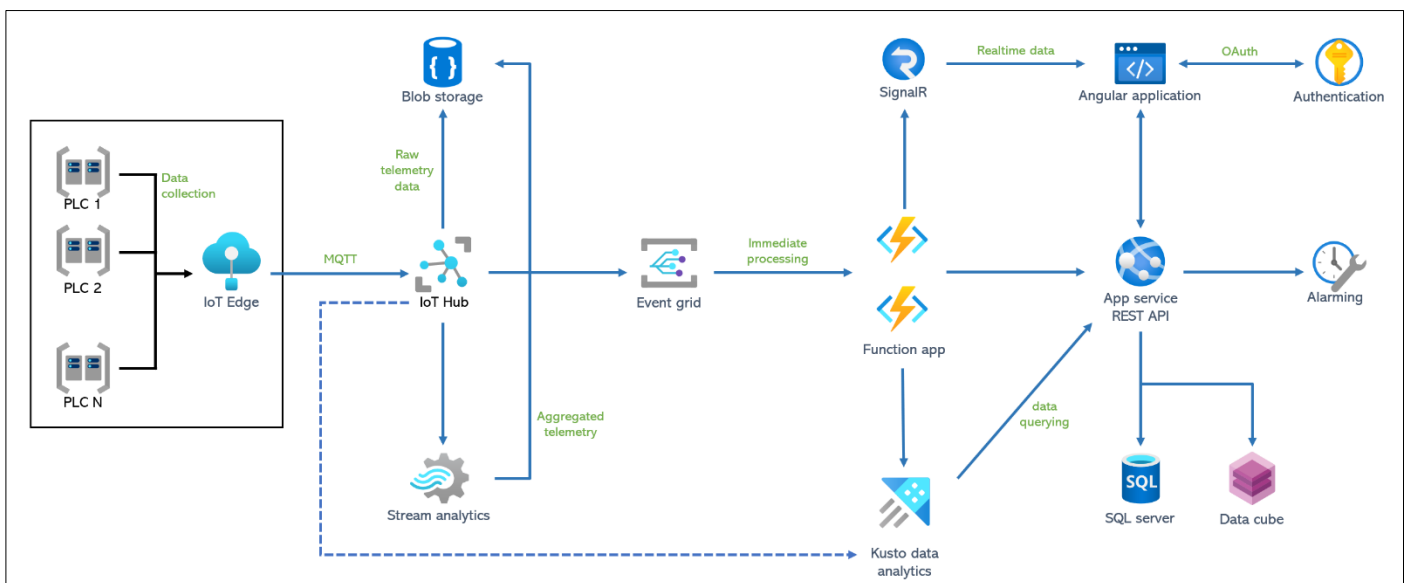

## We deliver advanced and scalable IoT implementations for ambitious enterprises

Empowering and bringing the services you offer with your devices to the next level through a custom, flexible and scalable IoT solution. We provide the insights, advice, knowledge and development for your IoT platform.

### Our services

As experts in the field of IoT, we have extensive experience working with Azure IoT infrastructure. With Azure IoT, you can easily connect, monitor, and manage your IoT devices, allowing you to focus on creating innovative solutions for your business. Our team can help you get the most out of Azure IoT, providing guidance and support on everything from device integration to data analysis. Whether you're looking to develop a new IoT solution from scratch or optimize an existing one, we can help you achieve your goals. Let us put our expertise in IoT to work for you and help drive your business forward.

### Worldwide & secure

We offer secure IoT solutions that are designed to operate at scale, providing reliable and robust connectivity and data security for your global IoT deployment.