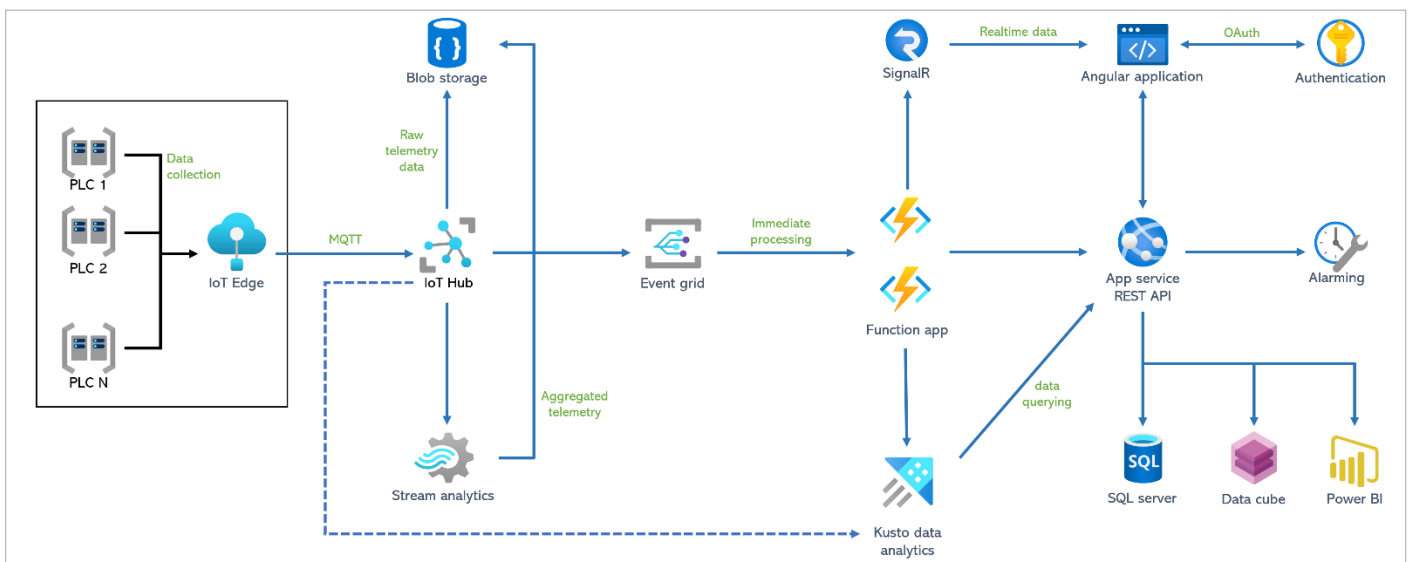

metanous

We deliver advanced and scalable IoT implementations for ambitious enterprises

With Azure IoT, you can easily connect, monitor, and manage your IoT devices, allowing you to focus on creating innovative solutions for your business. We provide the insights, advice, knowledge and development for your IoT platform.

IP ownership

A custom IoT platform provides full ownership and control of the IoT platform. The platform is a differentiator for your product and service and will allow you to strengthen your market position.

Roadmap

Full control over the platform roadmap allowing innovation and timely implementation of new features, supporting your product roadmap and business activities.

Integrations

We offer IoT solutions that are designed to support easy and secure integration. The platform is providing reliable and robust connectivity and data security for your global IoT deployment.